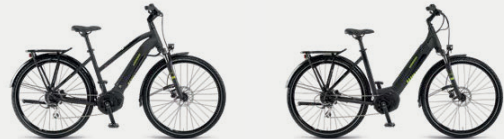

VARIATIONEN / VARIATIONS

ARTIKELNUMMER / ORDER NUMBER

Men	28"	48 cm	4461008048	black matt/black gloss
Men	28"	52 cm	4461008052	black matt/black gloss
Men	28"	56 cm	4461008056	black matt/black gloss
Men	28"	60 cm	4461008060	black matt/black gloss
Women	28"	44 cm	4461108044	black matt/black gloss
Women	28"	48 cm	4461108048	black matt/black gloss
Women	28"	52 cm	4461108052	black matt/black gloss
Monotube	28"	46 cm	4461708046	black matt/black gloss
Monotube	28"	50 cm	4461708050	black matt/black gloss
Monotube	28"	54 cm	4461708054	black matt/black gloss

YUCATAN